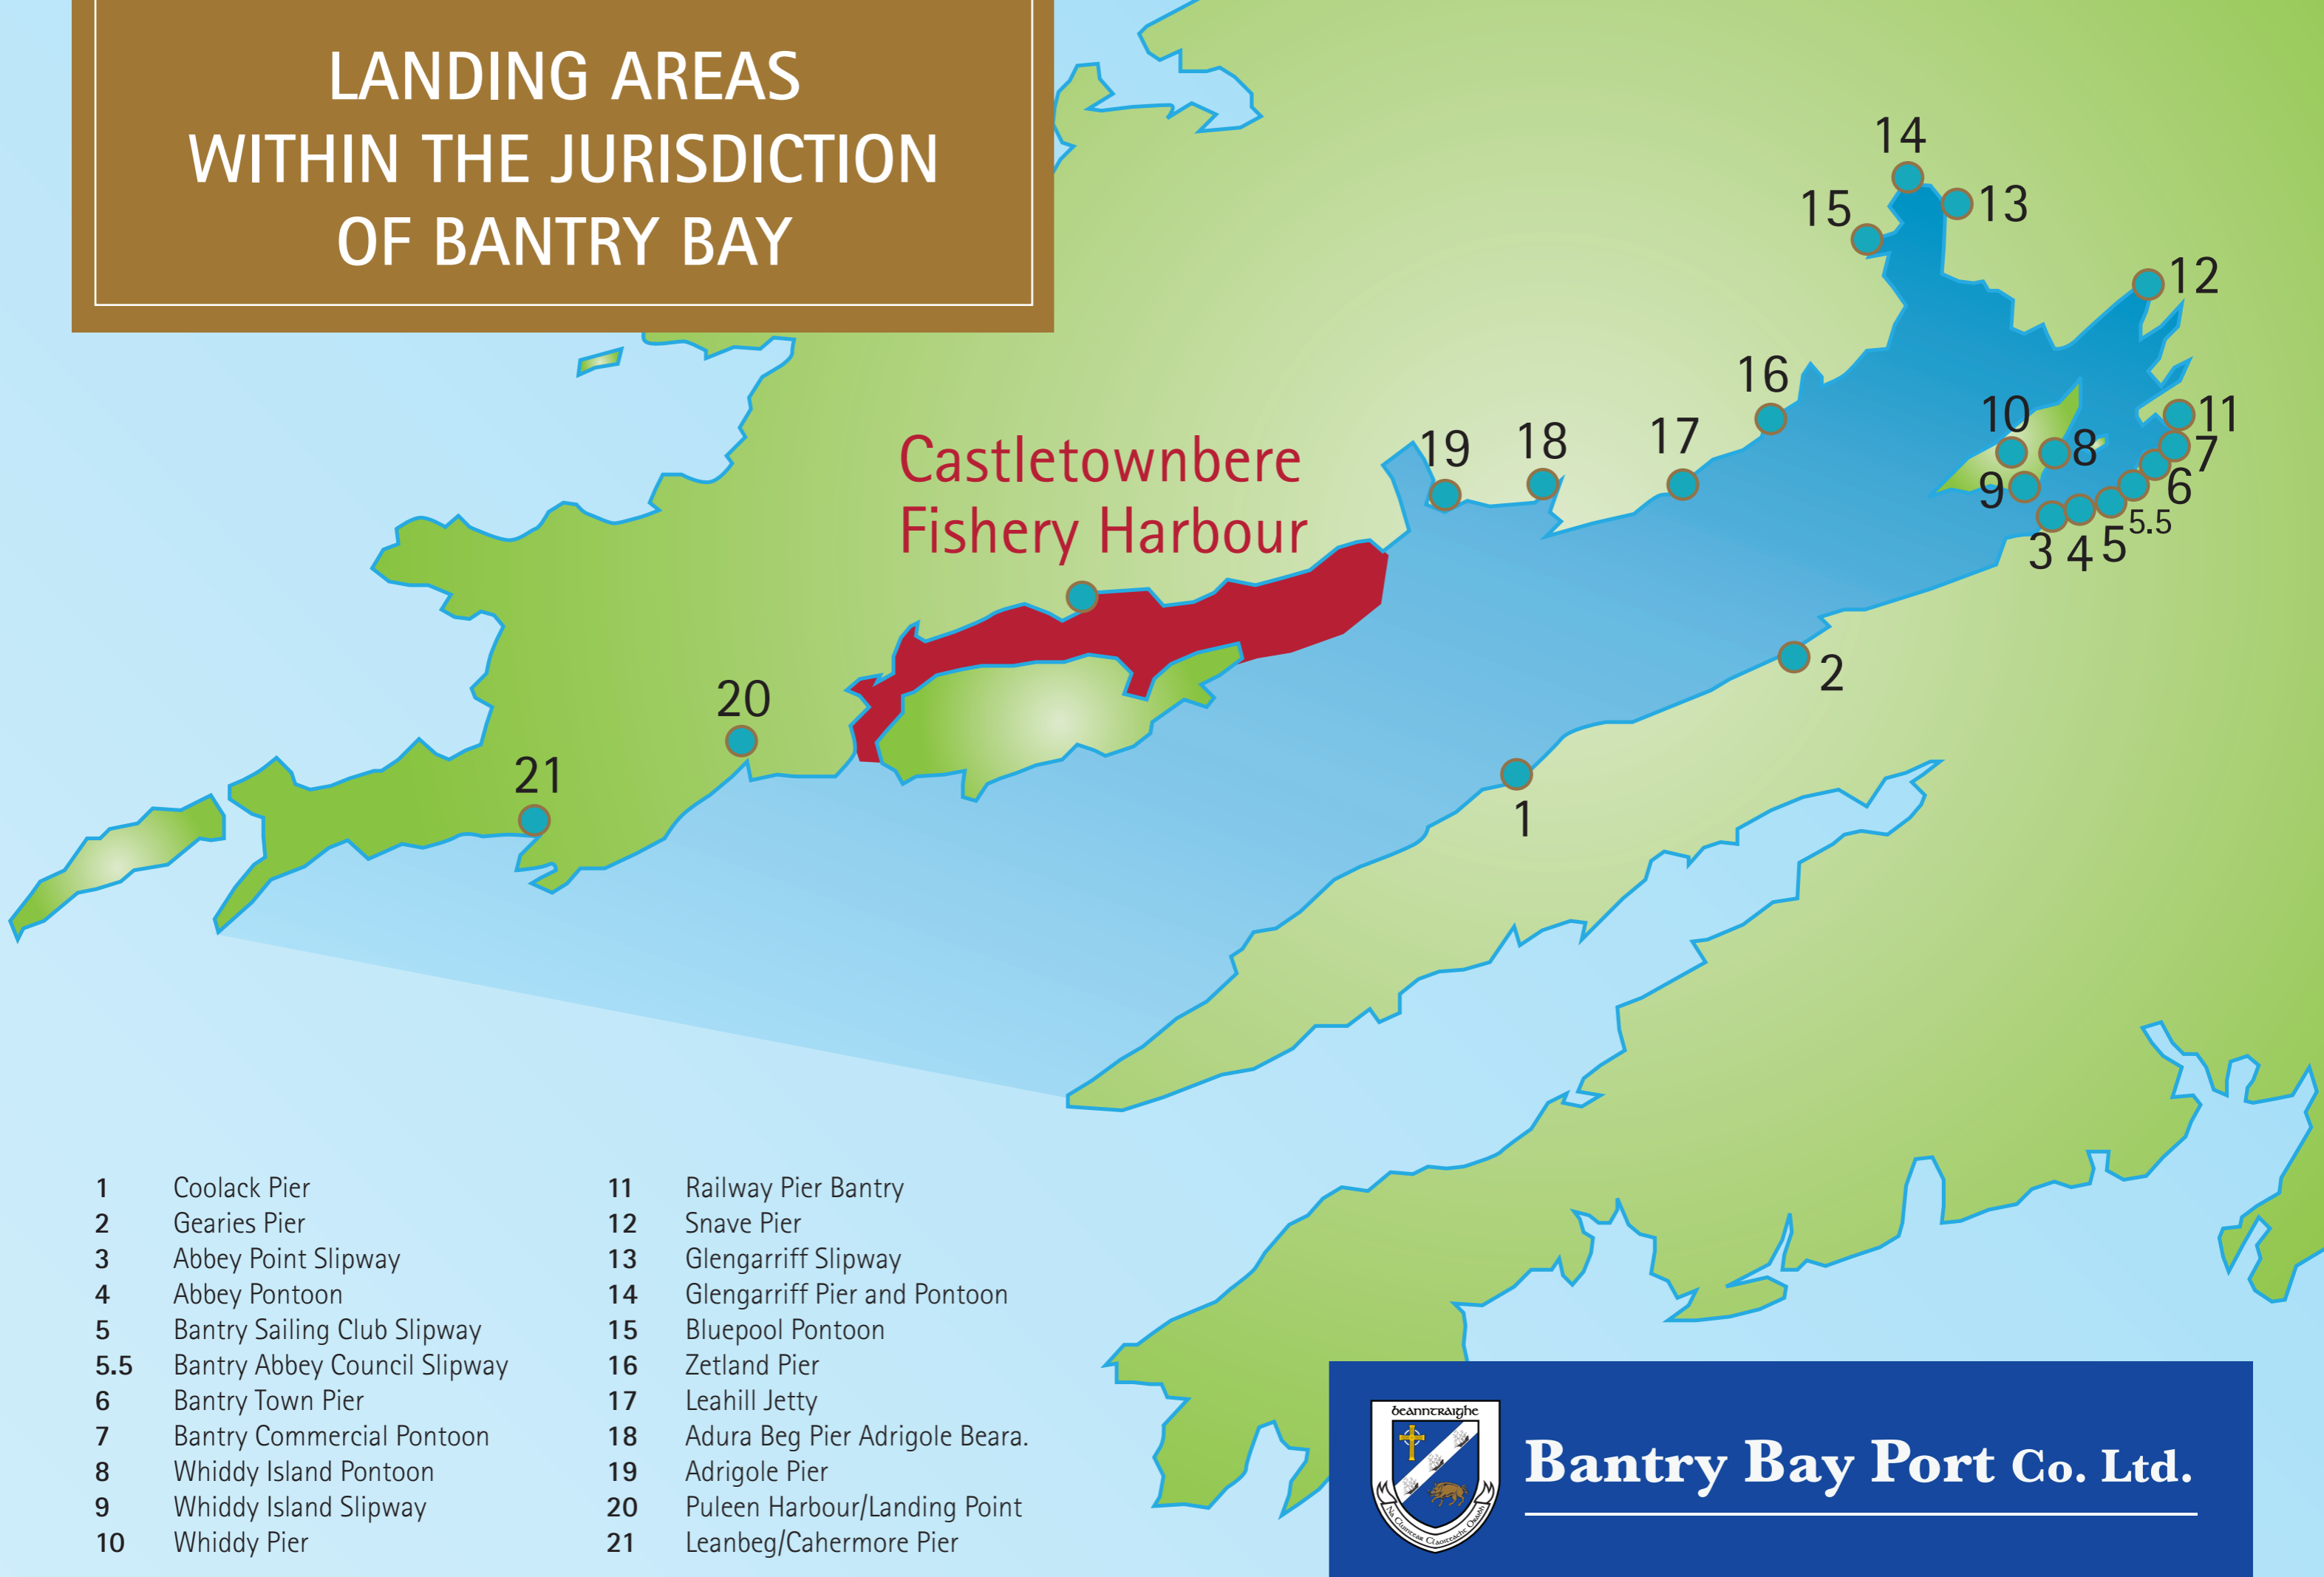

LANDING AREAS WITHIN THE JURISDICTION OF BANTRY BAY

Castletownbere
Fishery Harbour

- | | | | |
|-----|------------------------------|----|--------------------------------|
| 1 | Coolack Pier | 11 | Railway Pier Bantry |
| 2 | Gearies Pier | 12 | Snave Pier |
| 3 | Abbey Point Slipway | 13 | Glengarriff Slipway |
| 4 | Abbey Pontoon | 14 | Glengarriff Pier and Pontoon |
| 5 | Bantry Sailing Club Slipway | 15 | Bluepool Pontoon |
| 5.5 | Bantry Abbey Council Slipway | 16 | Zetland Pier |
| 6 | Bantry Town Pier | 17 | Leahill Jetty |
| 7 | Bantry Commercial Pontoon | 18 | Adura Beg Pier Adrigole Beara. |
| 8 | Whiddy Island Pontoon | 19 | Adrigole Pier |
| 9 | Whiddy Island Slipway | 20 | Puleen Harbour/Landing Point |
| 10 | Whiddy Pier | 21 | Leanbeg/Cahermore Pier |

Bantry Bay Port Co. Ltd.